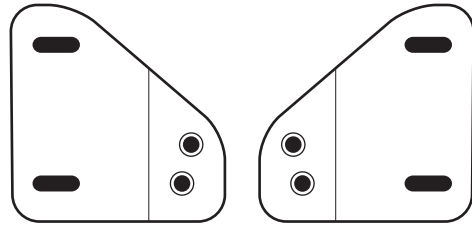

@totalraceinnovations
@the_ropes_design_

totalraceinnovations.com | rpsdzn.com

S2000 Cluster Mounting Bracket for 92-95 Honda Civic

What's included in the kit:

- A Left-side mounting bracket with threaded brass insert
- B Right-side mounting bracket with threaded brass insert

- C 4x M4 carbon steel screws with locking washer

What to re-use:

- D 2x OEM mounting screws that attached the OEM cluster to the dash

Installation: